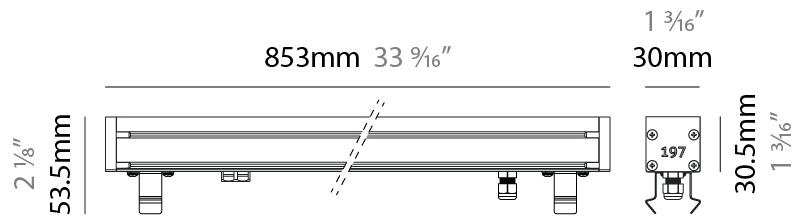

SLASH 30 RECESSED

E12I0052- _____ - _____
base number   Color   Lens
                         Temperature   Options

1. To build a product code in our configurator select the specify button on the base model # product page
2. To build a manual product code on this datasheet choose from the options listed below in blue font and add the suffix to the base model #

GENERAL

Series: Slash 30
Brand: Unonovesette
Division: Exterior
Mounting Type: Recessed
Mounting Location: In-Ground
Subcategory: Wallwash

PHYSICAL

Shape: Rectangle
Length (mm): 853
Length (in): 33 3/16
Width (mm): 30
Width (in): 1 3/16
Height (mm): 53.5
Height (in): 2 1/8
Light Distribution: Adjustable / Direct
Diffuser: Extra clear tempered 6mm
Fixture Finish: ANA
Fixture Material: Extruded Aluminum
Cable Details: IP68 30cm Cable with Easy Lock system

ELECTRICAL

Lamp Type: LED
Input Wattage (W): 22.92
Total Output Wattage (W): 17.91
Dimming: Non-Dimmable
Driver Included: No
Driver Location: Remote
Driver Type: Constant Voltage - Universal
Driver Class: Class 2
Input Voltage (V): 120 - 277
Output Voltage (V): 24
Upon Request: Phase Dimming (120Vac only) / 0-10V Dimming

LED

Color Temperature (°K): 2200 / 2700 / 3000 / 4000
Max. Delivered Lumen (lm): 1890 (3000K)
CRI: >90 CRI
Lamp Life (hrs): 100000

OPTICAL

Optic°: 12 / 21 / 31 / 46 / 13x36
Adjustability: Tilt ±20°

RATINGS AND CERTIFICATIONS

Certified By: Certified for North American Standards
IP rating: IP67
IK Rating: IK06