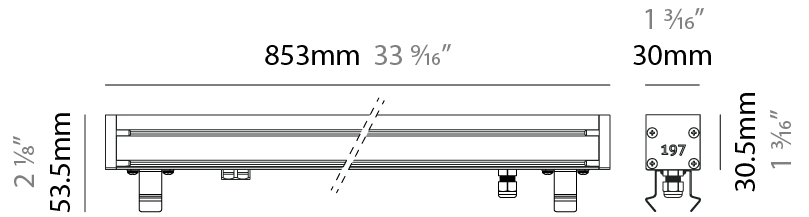

SLASH 30 RECESSED

E12I0061-

base number   Color   Lens
Temperature   Options

1. To build a product code in our configurator select the specify button on the base model # product page
2. To build a manual product code on this datasheet choose from the options listed below in blue font and add the suffix to the base model #

GENERAL

Series: Slash 30
Brand: Unonovesette
Division: Exterior
Mounting Type: Recessed
Mounting Location: In-Ground
Subcategory: Wallwash

PHYSICAL

Shape: Rectangle
Length (mm): 853
Length (in): 33 ³/₁₆
Width (mm): 30
Width (in): 1 ³/₁₆
Height (mm): 53.5
Height (in): 2 ¹/₈
Light Distribution: Adjustable / Direct
Diffuser: Extra clear tempered 6mm
Fixture Finish: ANA
Fixture Material: Extruded Aluminum
Cable Details: IP68 30cm Cable with Easy Lock system

ELECTRICAL

Lamp Type: LED
Input Wattage (W): 25.43
Total Output Wattage (W): 19.87
Dimming: Non-Dimmable
Driver Included: No
Driver Location: Remote
Driver Type: Constant Voltage - Universal
Driver Class: Class 2
Input Voltage (V): 120 - 277
Output Voltage (V): 24
Upon Request: Phase Dimming (120Vac only) / 0-10V Dimming

LED

Color Temperature (°K): 2200 / 2700 / 3000 / 4000
Max. Delivered Lumen (lm): 1170 (3000K)
CRI: >90 CRI
Lamp Life (hrs): 100000

OPTICAL

Optic°: 12 / 21 / 31 / 46 / 13x36
Adjustability: Tilt ±20°

RATINGS AND CERTIFICATIONS

Certified By: Certified for North American Standards
IP rating: IP67
IK Rating: IK06